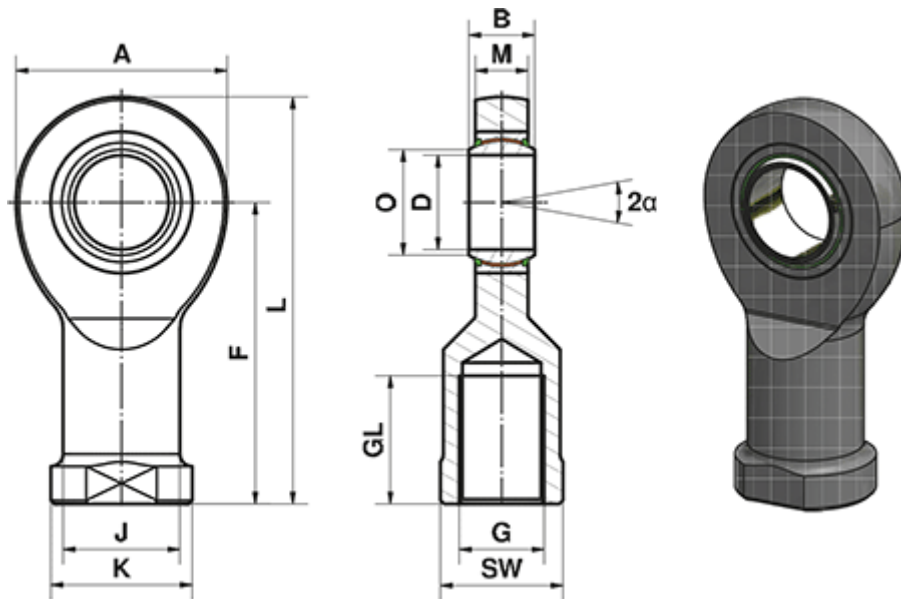

Data Sheet

Article number: 03492025

Description: Fluro Heavy Duty Rod end EIL 25 EW-2RS
M24x2 Female thread

Note: 25

Measures

A	= 64	J	= 33.5
a (degrees)	= 7	K	= 42
B	= 20	L	= 126
D	= 25	M	= 17
Dynamic load C (kN)	= 127	O	= 29.3
F	= 94	Static load C0 (kN)	= 92
G	= M24x2	SW	= 36
GL	= 48	Weight (g)	= 640